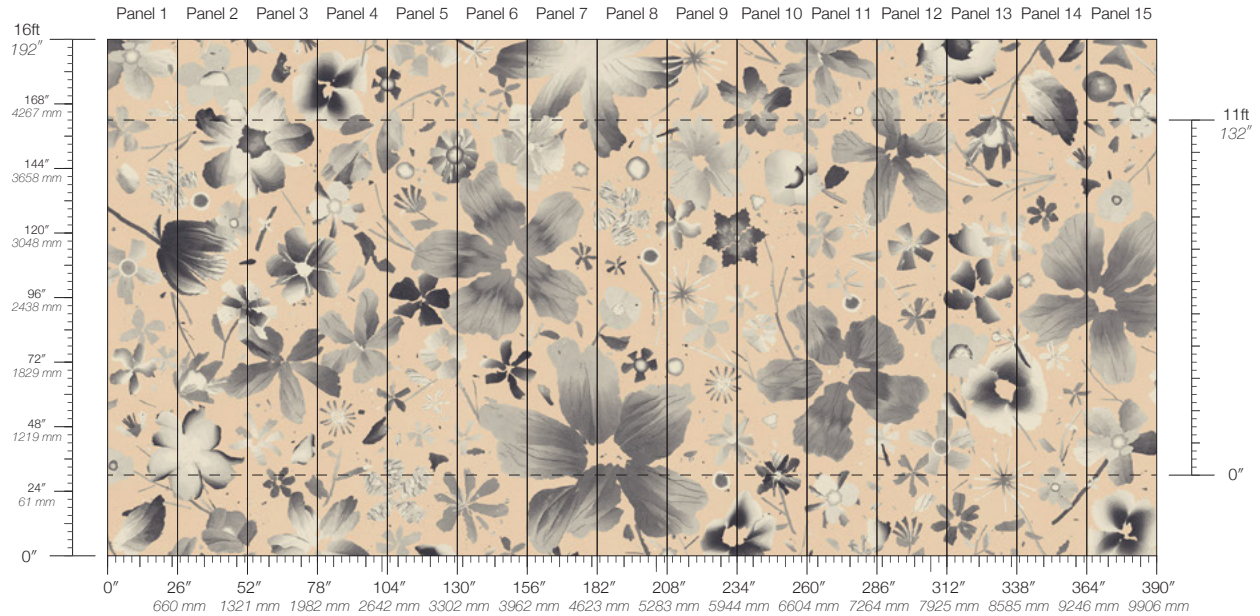

# Botanica Bisque

Suitable for residential and some commercial projects

**COLOR**  
Bisque

**ITEM**  
6210

**CONTENT**  
Clay-Coated Paper

**PANEL WIDTH**  
26" / 661 mm trimmed

**PANEL HEIGHT**  
132" / 3353 mm standard  
192" / 4877 mm extended